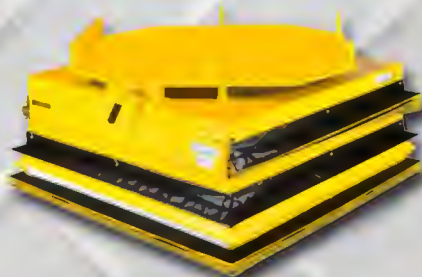

We offer sales and service on a full line of loading dock equipment including Dock Levelers, Vehicle Restraints, Scissor Lifts, Truck Levelers, Dock Seals, and a Comprehensive line of Accessories.

Products:

Dock Leveler

- Bumper: Position, Attachment, Wear
- Deck Surface: Cracked, Dimpled
- Lip: Cracked, Impact Damage
- Beams: Welds with Deck
- Sub-Frame: Bent/Impact Damage
- Hold Down: Ratchet Bar/Pawl Wear
- Counterbalance/Springs: Tension/Cracks
- Condition of Curb Angles
- Condition of Concrete Pits
- Weatherseal
- Toe Guards
- Maintenance Lube
- Check Operation

Scissor Lifts

Hydraulic Platform Lifts

**Price per Dock:
\$42.00 + Parts**

Ergonomic Lifts, Tilters,
and Rotators

Seals/Shelters

- Anchors
- Base Fabric: Condition
- Pleats: Condition
- Shelters: Side Curtains
- Shelters: Draft Pads
- Shelters: Steel Supports